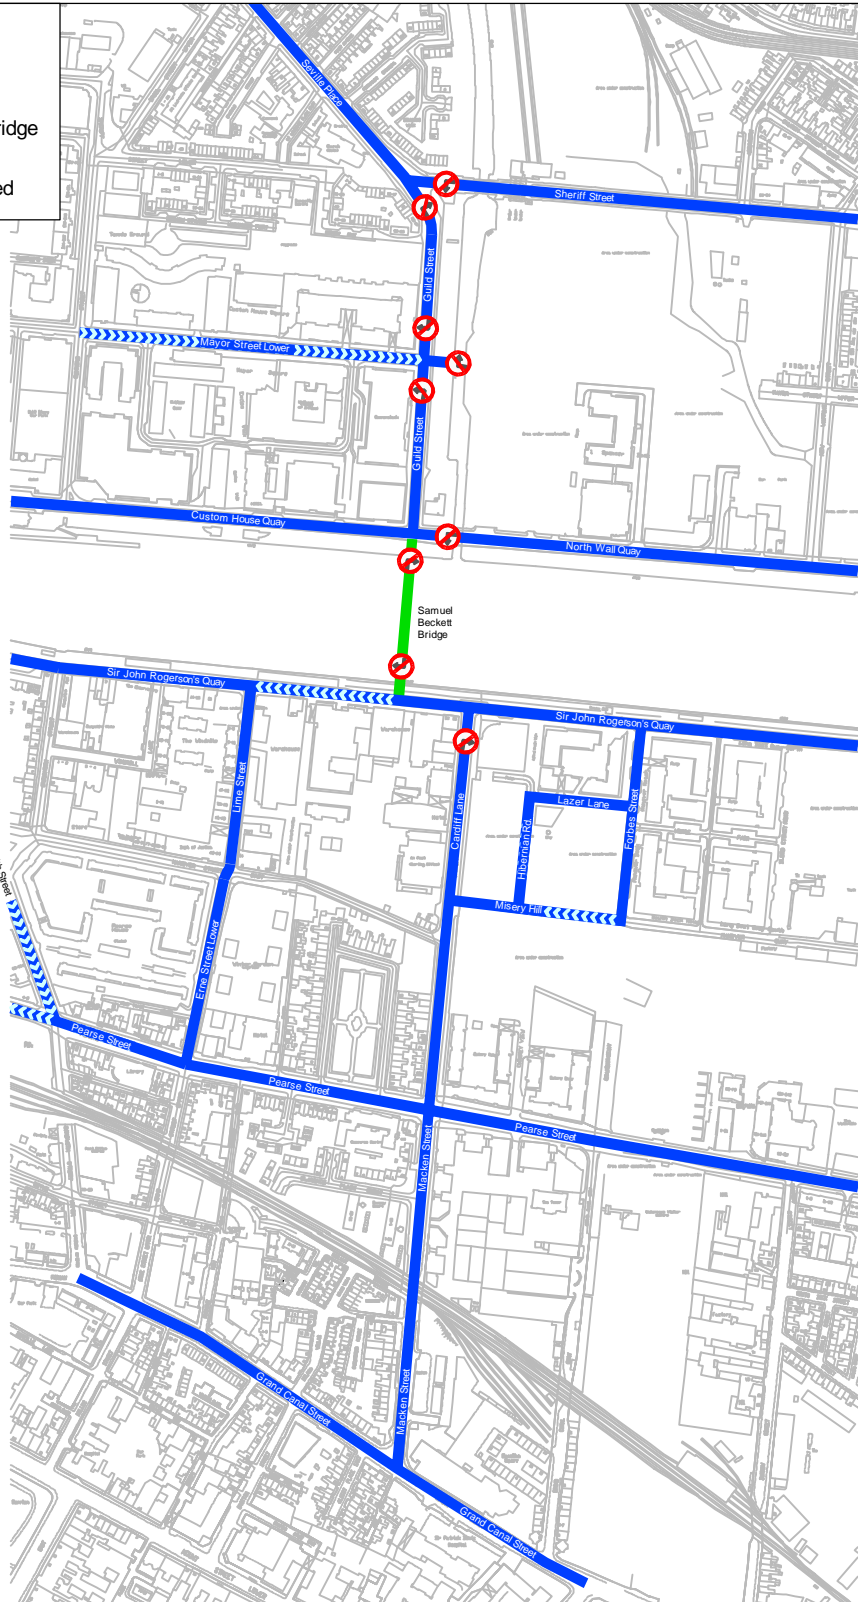

LEGEND:

-  Two-way street
-  One-way street
-  Samuel Beckett Bridge
-  Left turn prohibited
-  Right turn prohibited

TRAFFIC ARRANGEMENTS IN THE VICINITY OF SAMUEL BECKETT BRIDGE

Dublin City Council
Comhairle Cathrach Bhaile Átha Cliath